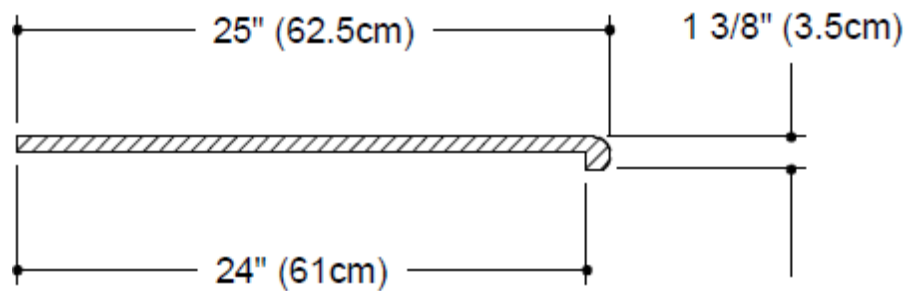

25" x 146" Bullnose Deck w/ no backsplash

Please Note:
Dimensions shown are MOLD
dimensions.
Cast dimensions will be less.

TYPICAL SECTION THROUGH THE DECK
SCALE 1' = 1'0"