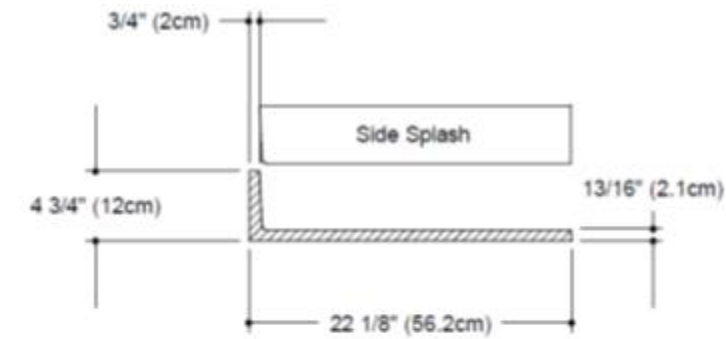

22" x 146" Deck

**SERIES 111
EDGE STYLE**

Please Note:
Dimensions shown are MOLD
dimensions.
Cast dimensions will be less.

TYPICAL SECTION THROUGH THE DECK
SCALE 1" = 1'0"

VIEW OF A CAST DECK SHOWING
ITS LENGTH. NO SCALE