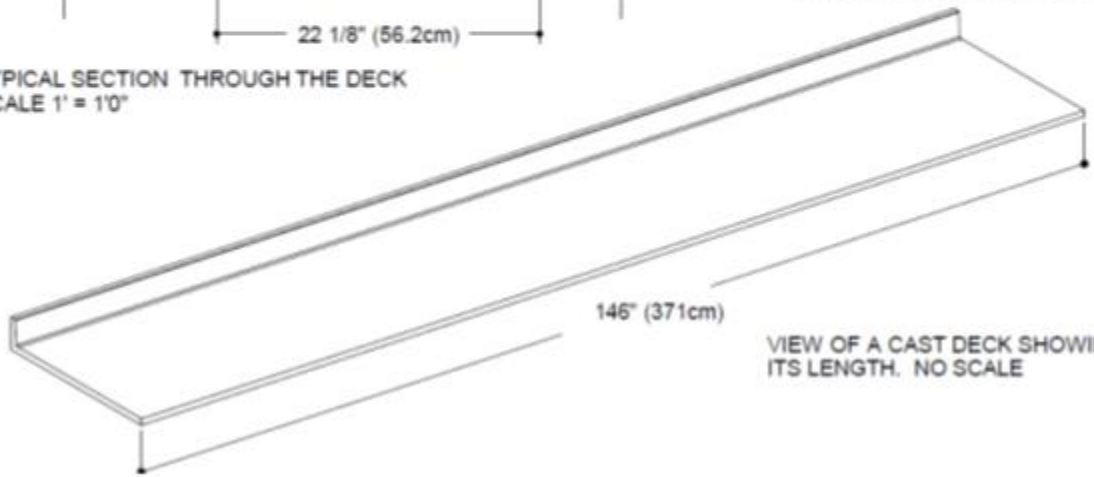

22" x 146" Deck

**SERIES 111
EDGE STYLE**

Please Note:
Dimensions shown are MOLD
dimensions.
Cast dimensions will be less.

TYPICAL SECTION THROUGH THE DECK
SCALE 1" = 1'0"

VIEW OF A CAST DECK SHOWING
ITS LENGTH. NO SCALE