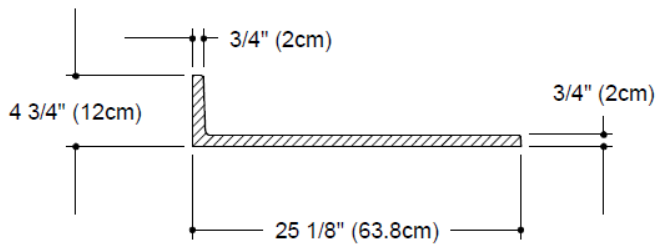

25" x 146" Deck

**SERIES 111
EDGE STYLE**

Please Note:
Dimensions shown are MOLD
dimensions.
Cast dimensions will be less.

TYPICAL SECTION THROUGH THE DECK
SCALE 1" = 1'0"

VIEW OF A CAST DECK SHOWING
ITS LENGTH. NO SCALE