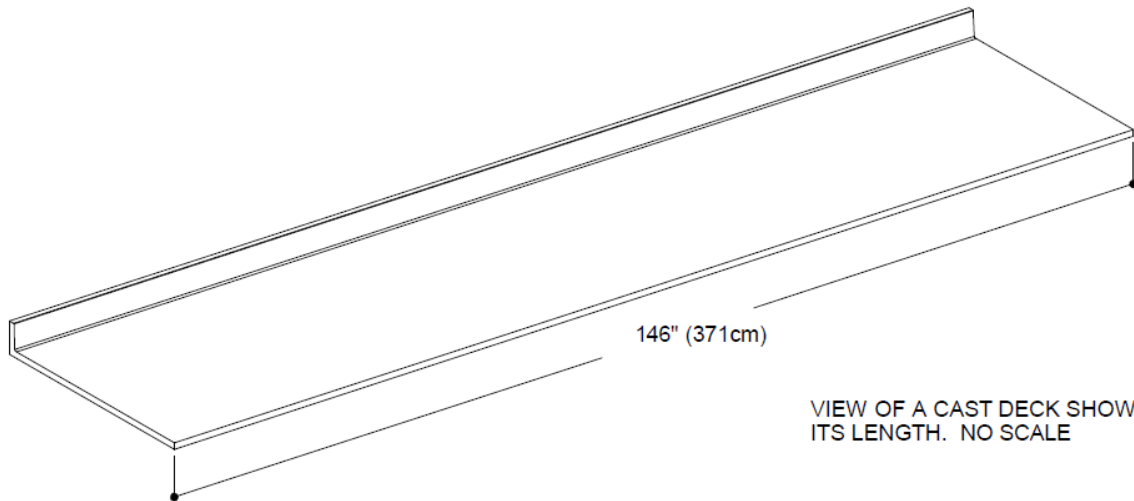

25" x 146" Deck

**SERIES 111
EDGE STYLE**

Please Note:
Dimensions shown are MOLD
dimensions.
Cast dimensions will be less.

TYPICAL SECTION THROUGH THE DECK
SCALE 1" = 1'0"

VIEW OF A CAST DECK SHOWING
ITS LENGTH. NO SCALE